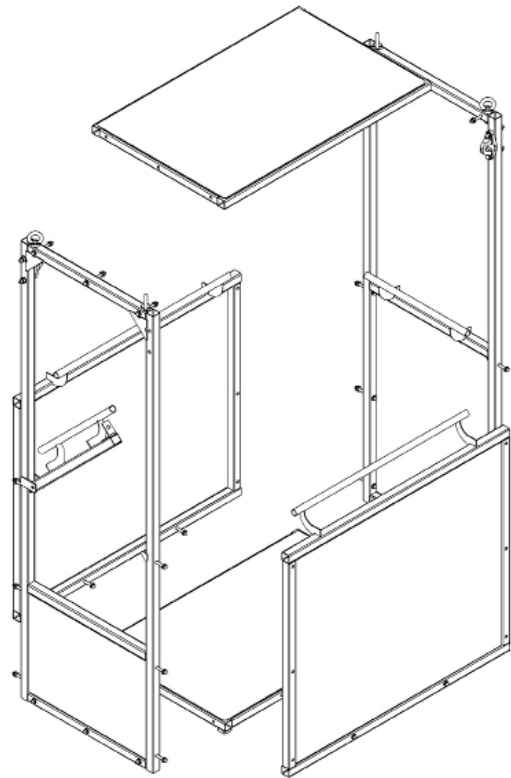

CG200 model