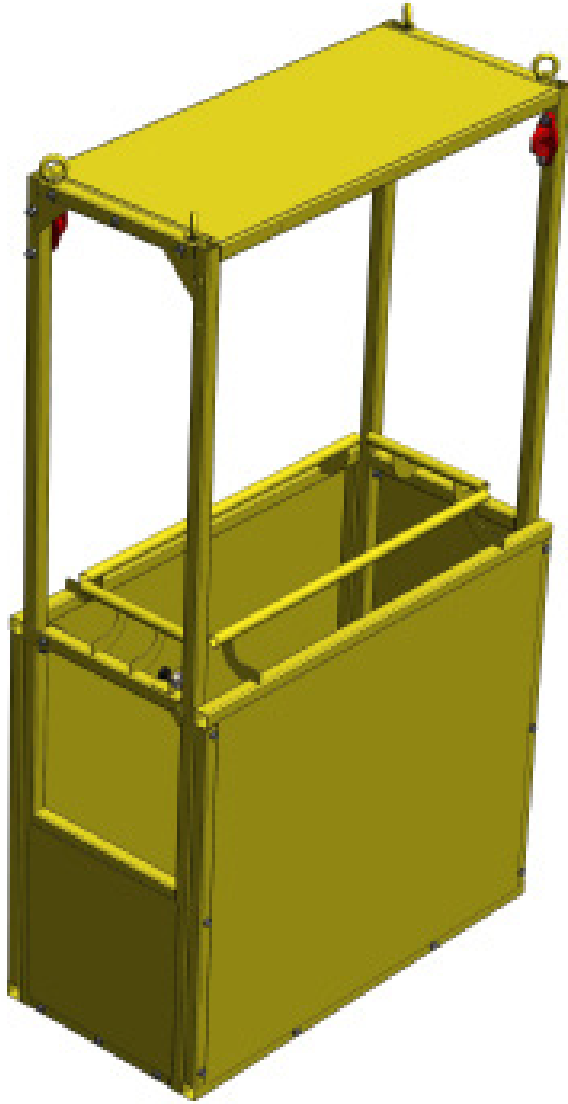

CG200 model