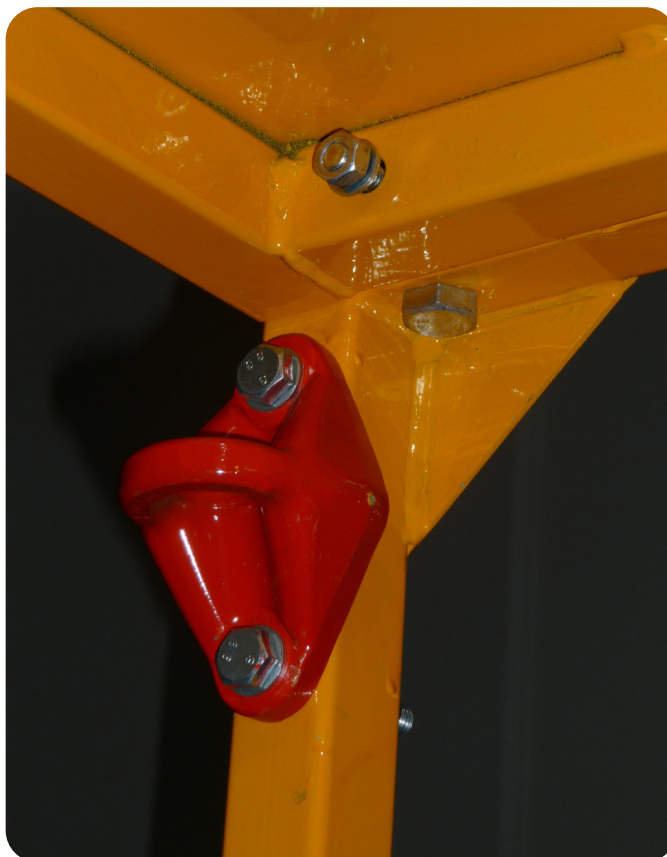

Baskets available in yellow and pink colors.