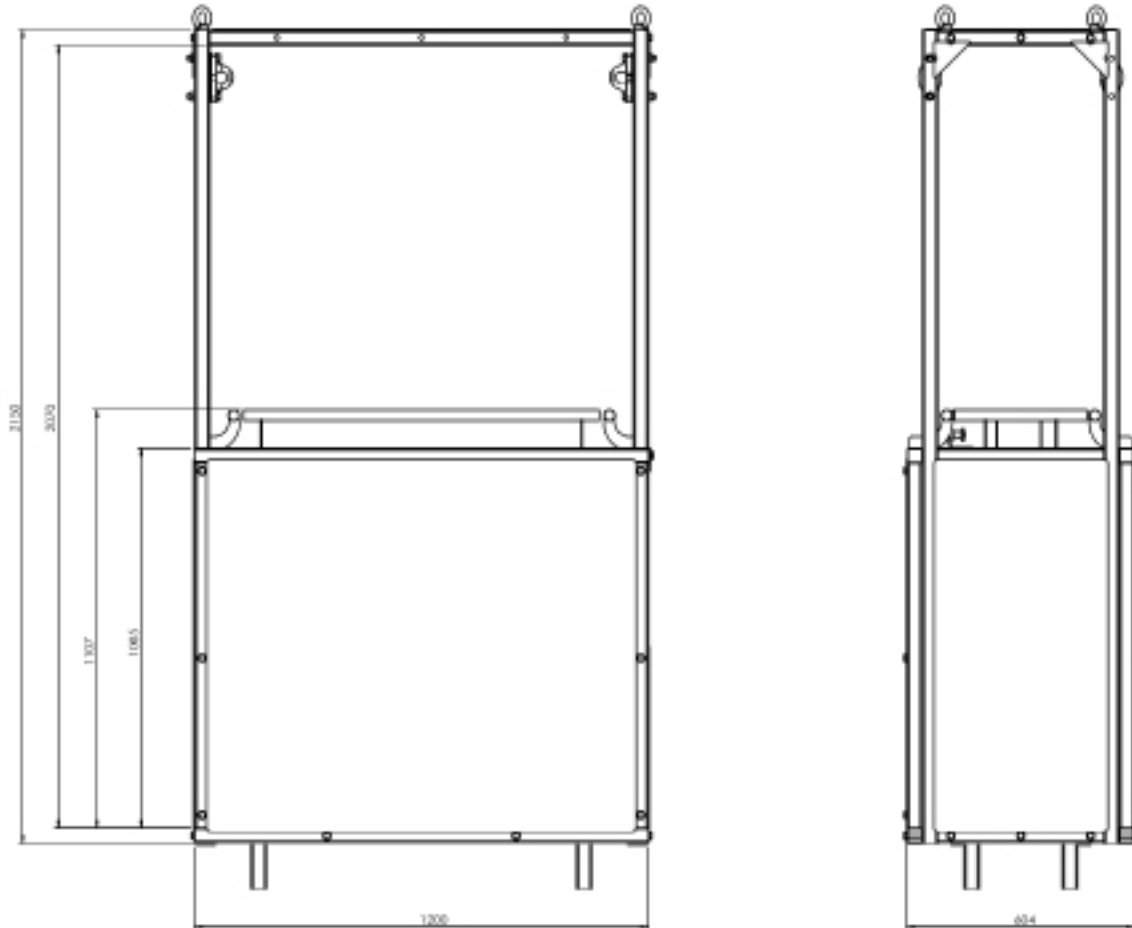

**OVERALL DIMENSIONS
CG200 model**