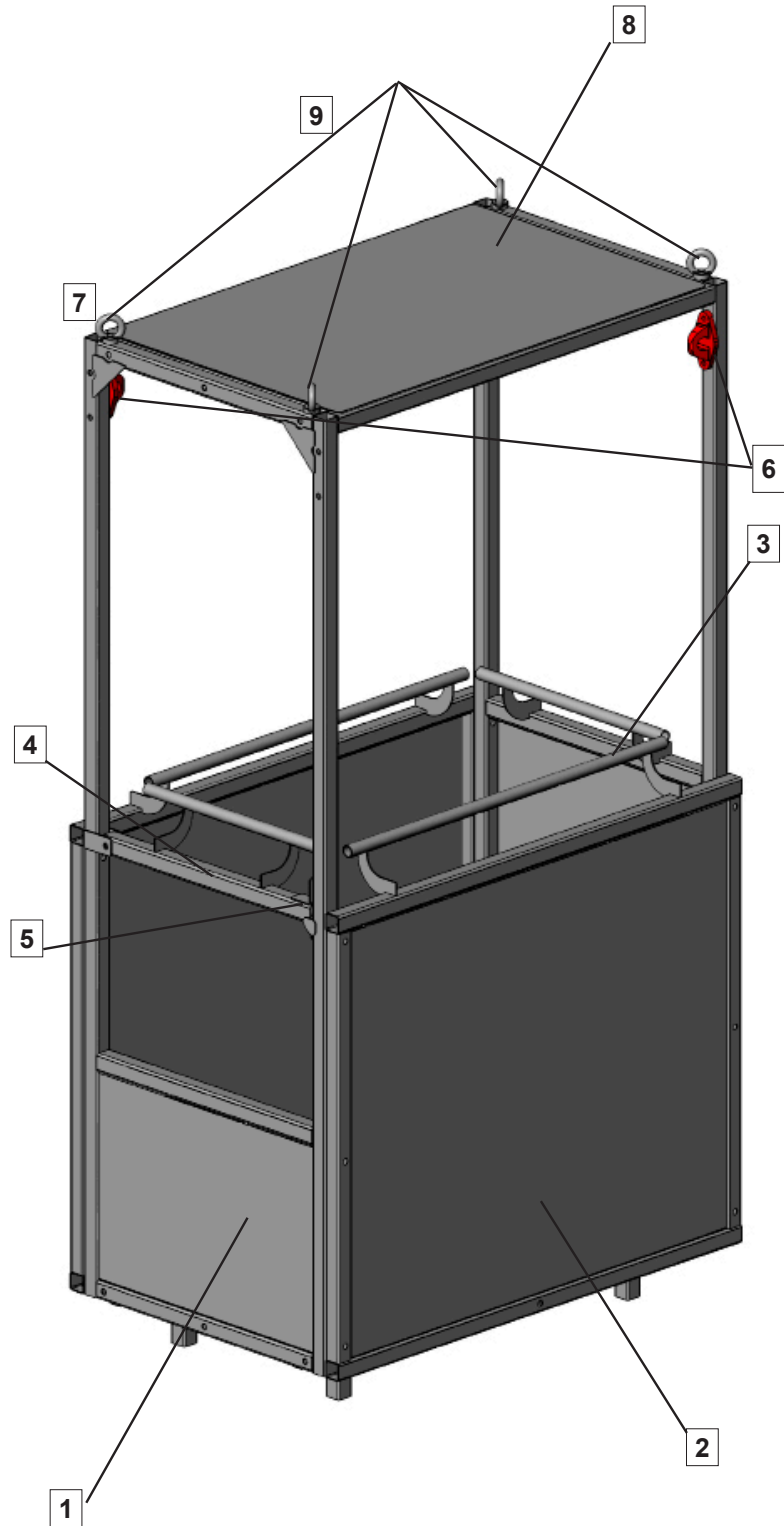

MAIN COMPONENTS

- 1 - Plinth 0.5 m, door,
- 2 - Zocalo 1 m,
- 3 - Railing 1.1 m,
- 4 - Access door,
- 5 - Automatic closing and locking,
- 6 - Anchor points EN 795,
- 7 - Hanging cancamos,
- 8 - Protective roof.
- 9 - Lifting octopus of 4 branches with central ring and shackles with nut and pin.