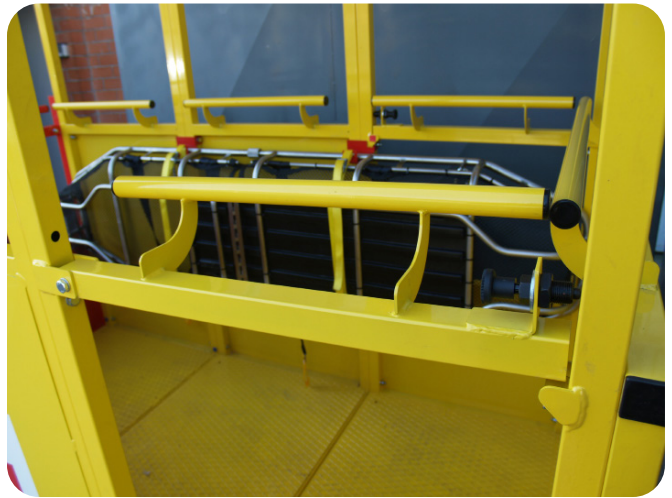

Baskets available in yellow and pink colors.