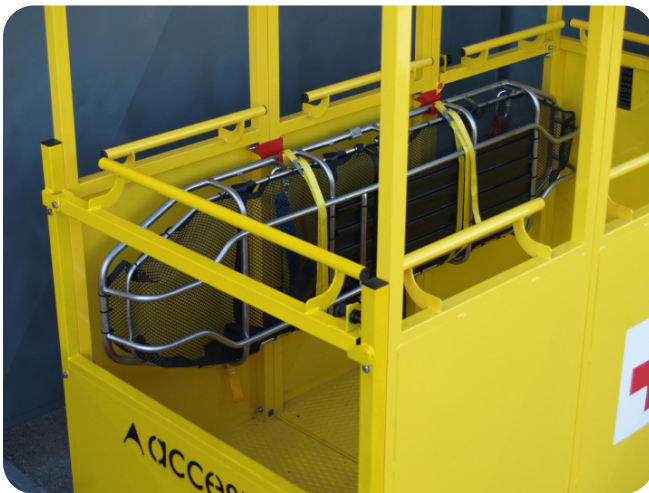

CG900 with rescue stretcher CR 30 and storage fittings for the stretcher (optional)

Baskets available in yellow and pink colors.