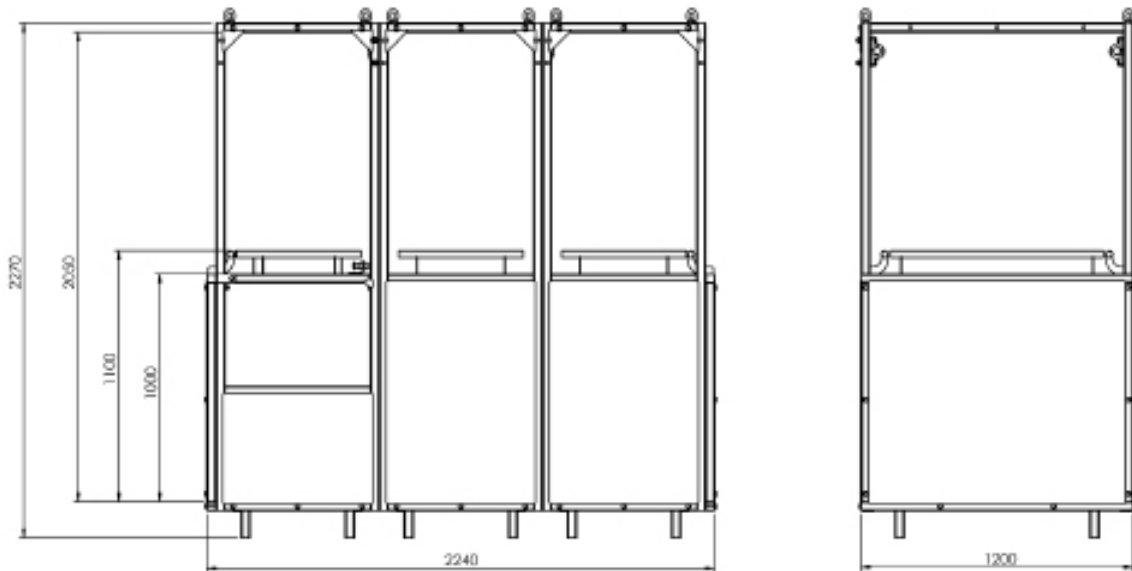

General dimensions
Model CG900