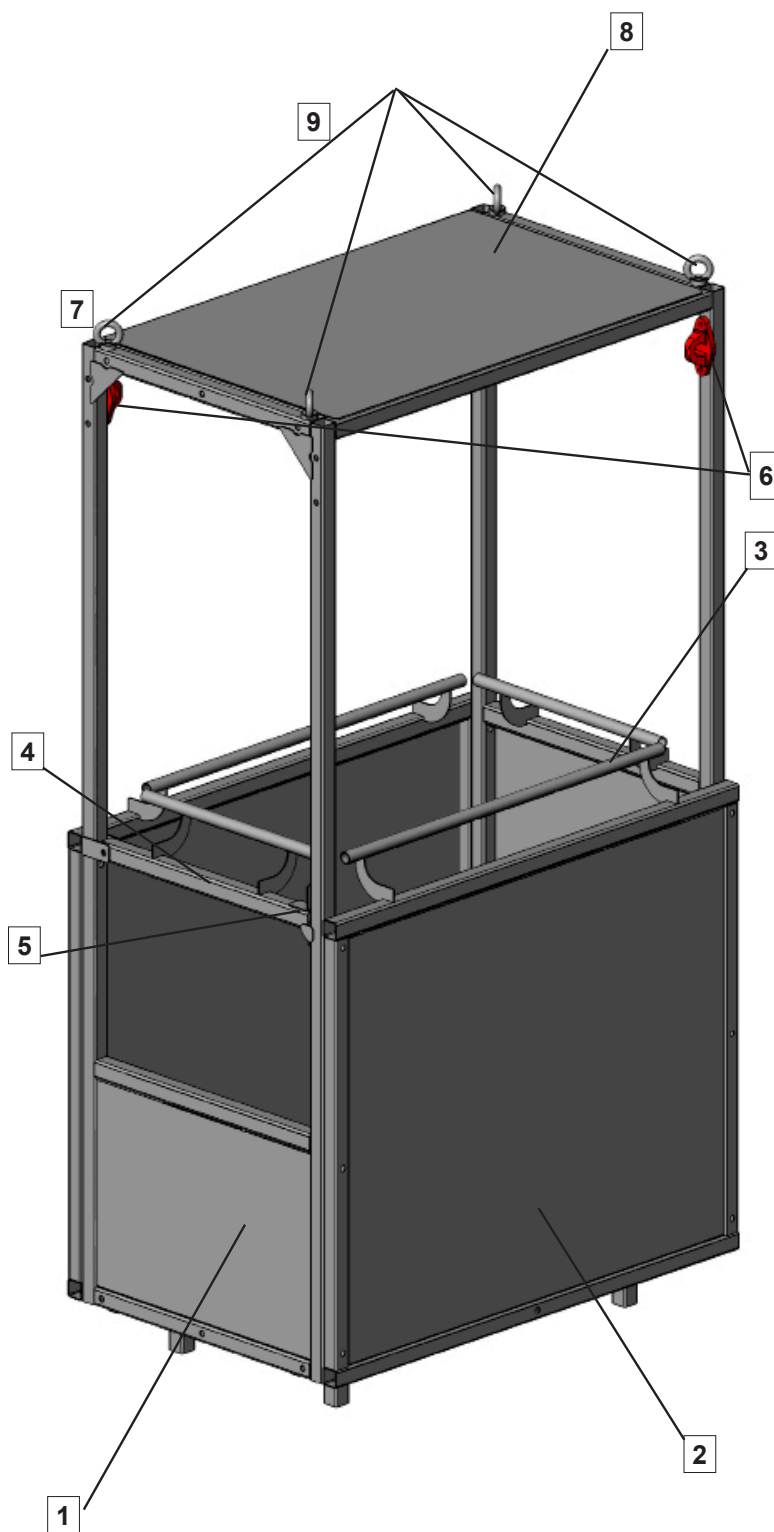

**Main components
(model CG 300 1 module):**

- 1 - 0.5 m baseboard + door,
- 2 - 1 m baseboard,
- 3 - 1.1 m handrail,
- 4 - Access door,
- 5 - Closure & automatic block,
- 6 - EN 795 anchorage points,
- 7 - Eyebolt,
- 8 - Protection roof,
- 9 - Lift steel slings with shackles & lifteye.