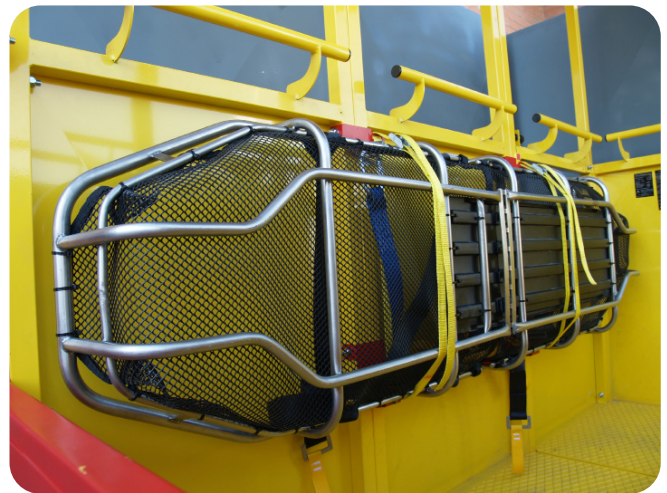

TECHNICAL DATA

Suspended cage for cranes, model CG900, designed for man-riding as well as material lifting. It has been designed to comply with EN14502 standard.

Ideal for **rescue operations with horizontal stretchers**.
Optional: rescue stretcher Accessus CR30.

The basket is made of steel painted components, its construction is modular. For safety reasons all joints are bolted.

Detachable in pieces (passes into Ø1.200 mm manholes).

Its modular and detachable design facilitate and optimize the transport and storage.

All man basket for cranes are equipped with anchoring points certified under the EN 795 standard for each of the users.

Accessus cages for cranes CG900 have access doors with an automatic locking and blocking system, banisters and a protection plinth, interior handrail to avoid trappings, anti-slipping floor, and protection ceiling. Includes steel slings, shackles & lifteye.

General dimensions
Model CG900

Exploded
Model CG900

CG900

CG900 with rescue stretcher CR 30 and storage fittings for the stretcher (optional)

Baskets available in yellow and pink colors.

Baskets available in yellow and pink colors.