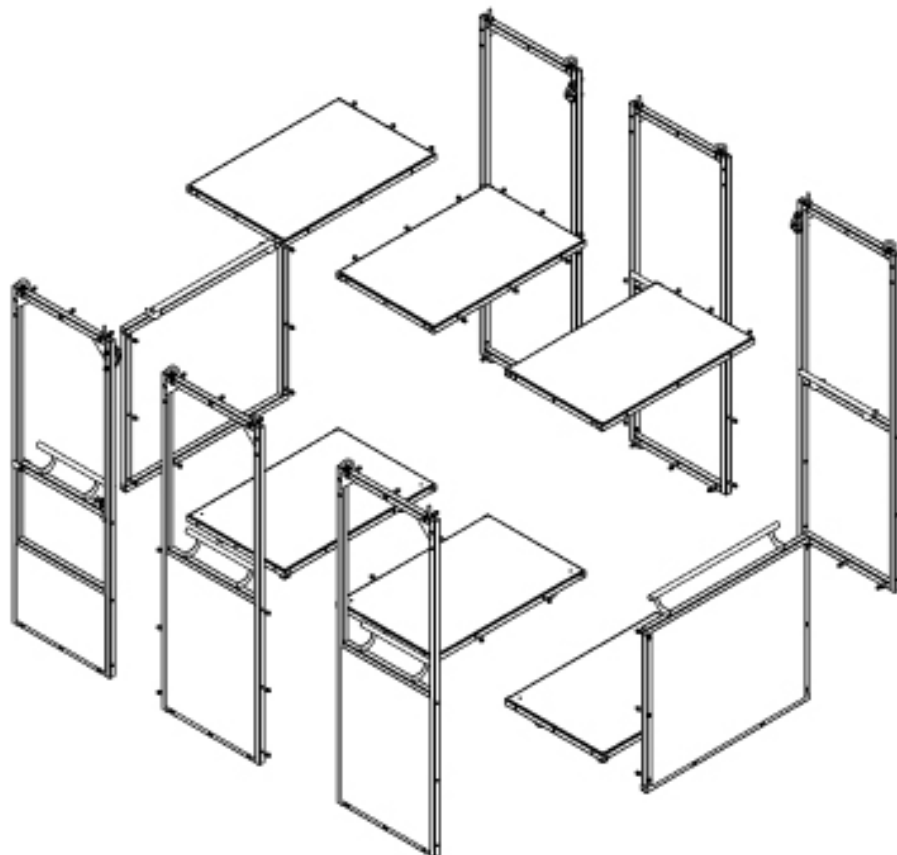

Exploded
Model CG900